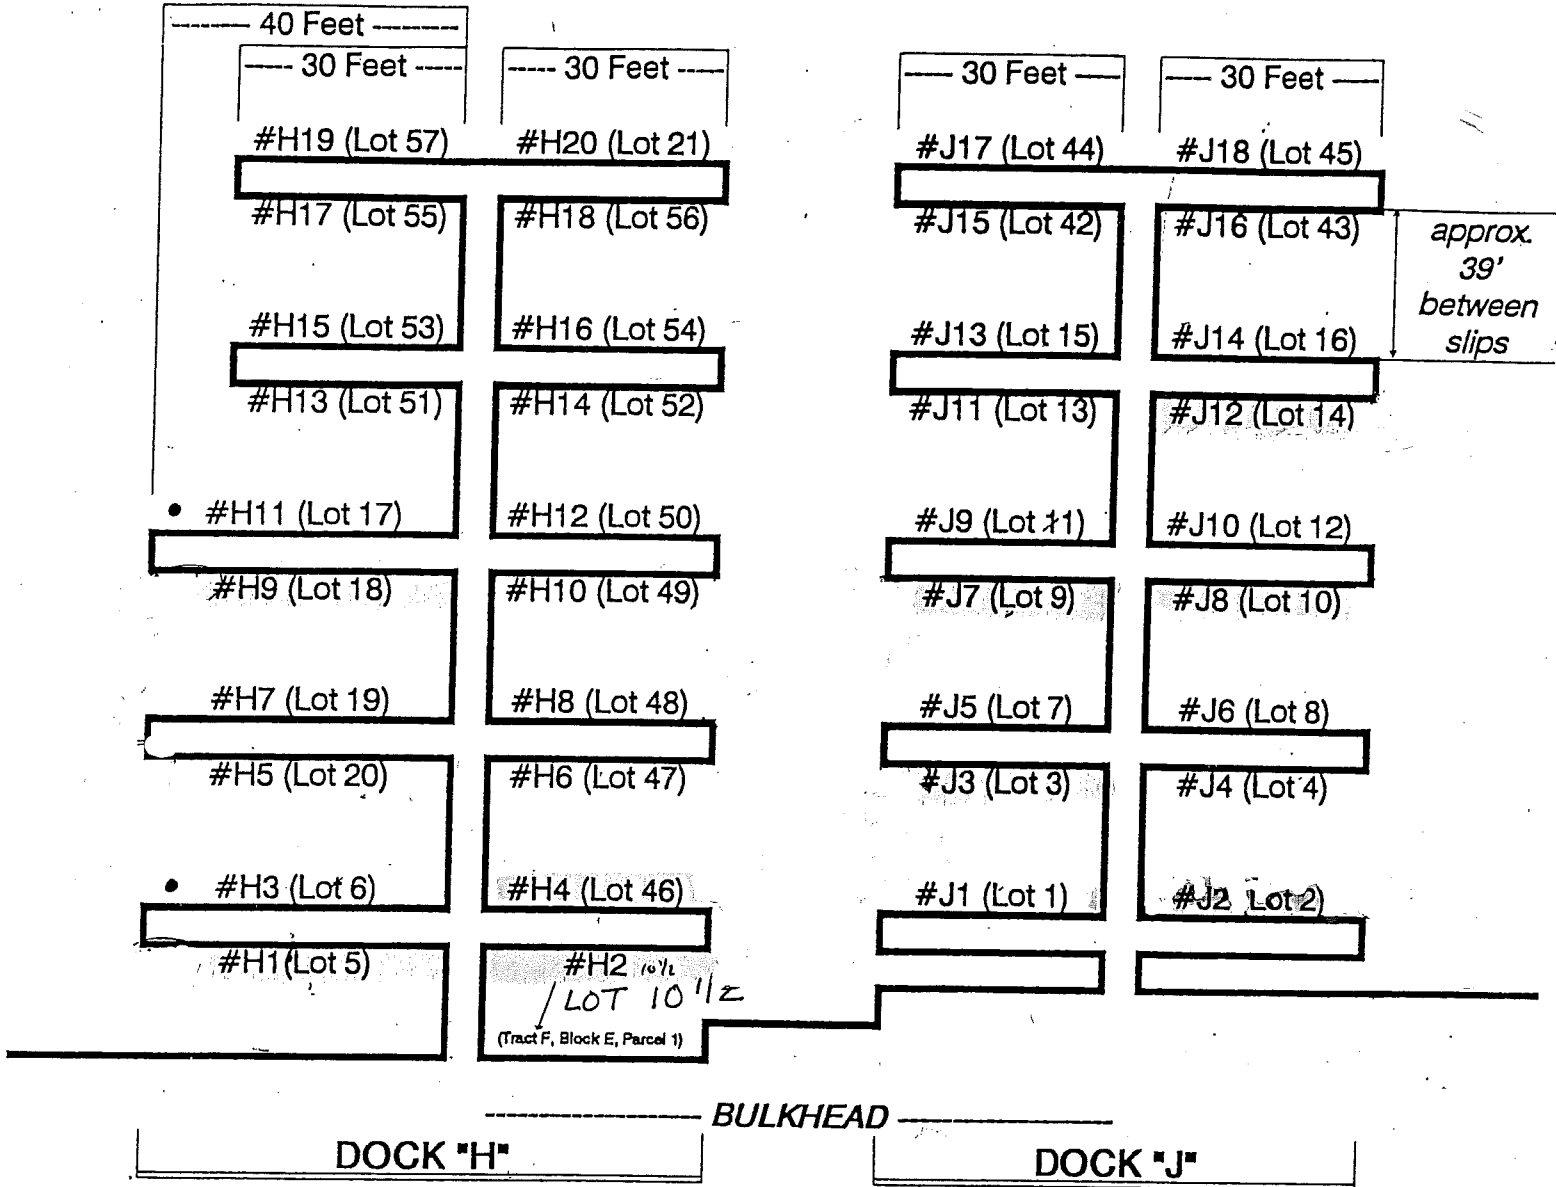

EXHIBIT B

MORGAN'S COVE-"THE LANDINGS"
DOCKS "H" & "J"

Note: "#" represents Dock Slip Number - corresponding Morgan's Cove Lot number shown in parentheses

Dock Slip numbers with assigned lot numbers shall be Limited Common Area of The Morgan's Cove Property Owners' Association for the exclusive use of Owners of the designated lots.