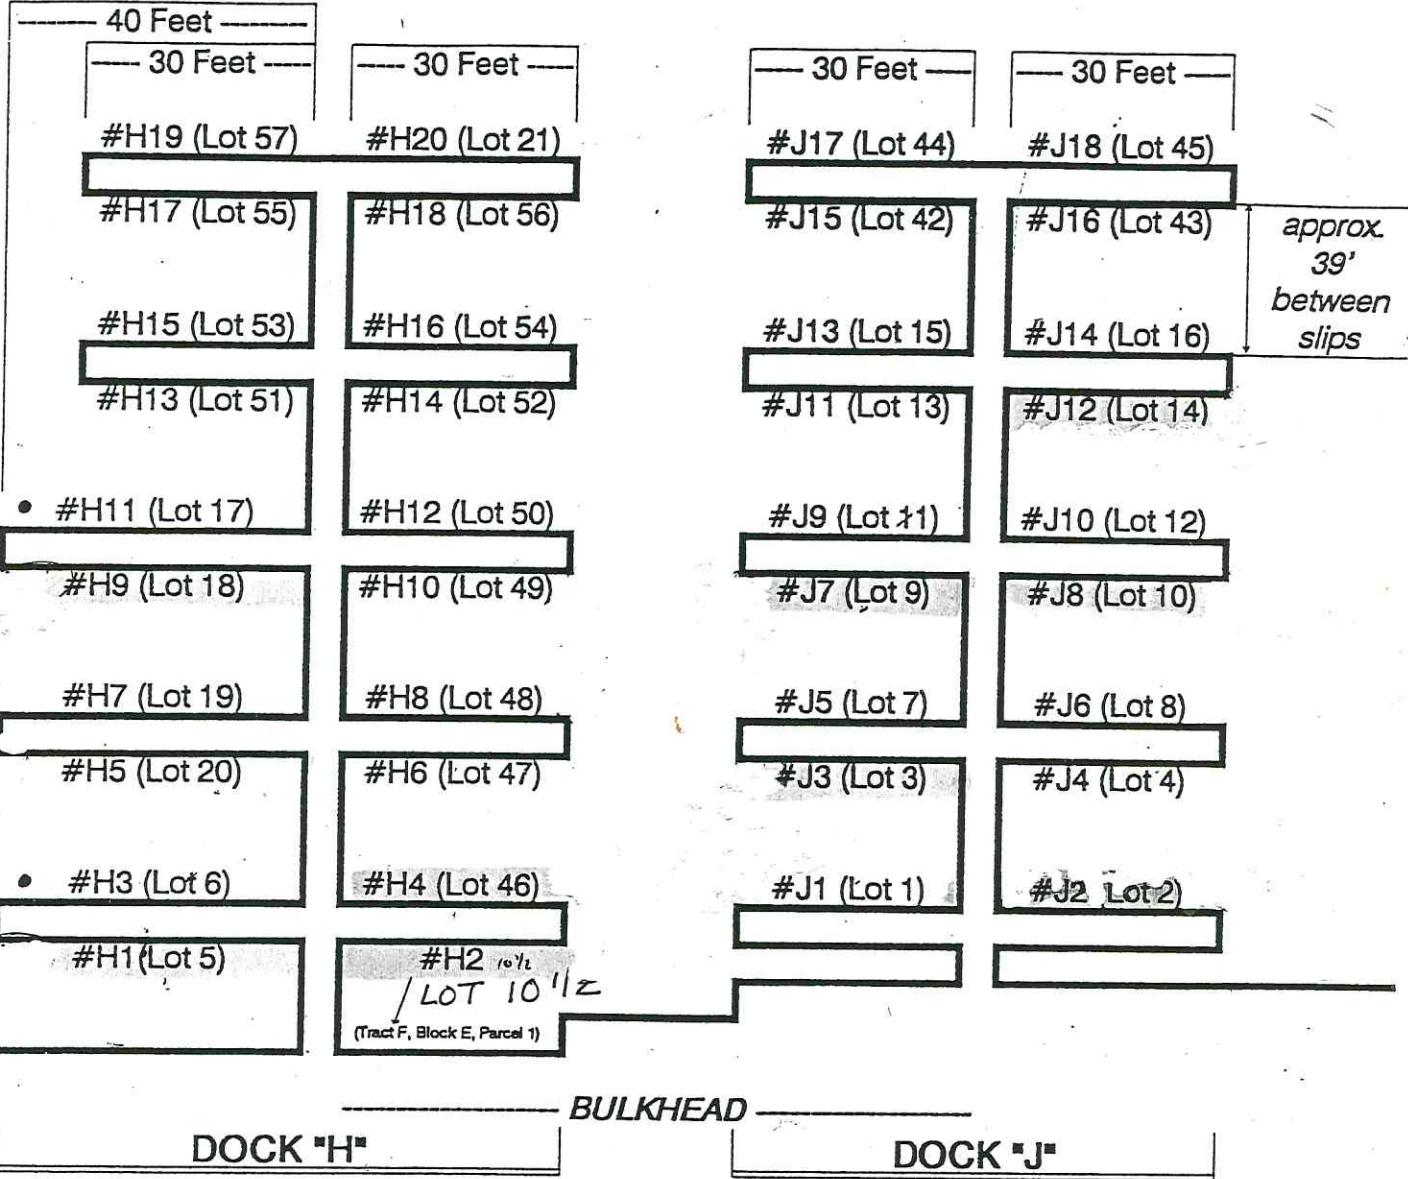

EXHIBIT B

MORGAN'S COVE-"THE LANDINGS"
DOCKS "H" & "J"

Note: "#" represents Dock Slip Number - corresponding Morgan's Cove Lot number shown in parentheses

Dock Slip numbers with assigned lot numbers shall be Limited Common Area of The Morgan's Cove Property Owners' Association for the exclusive use of Owners of the designated lots.